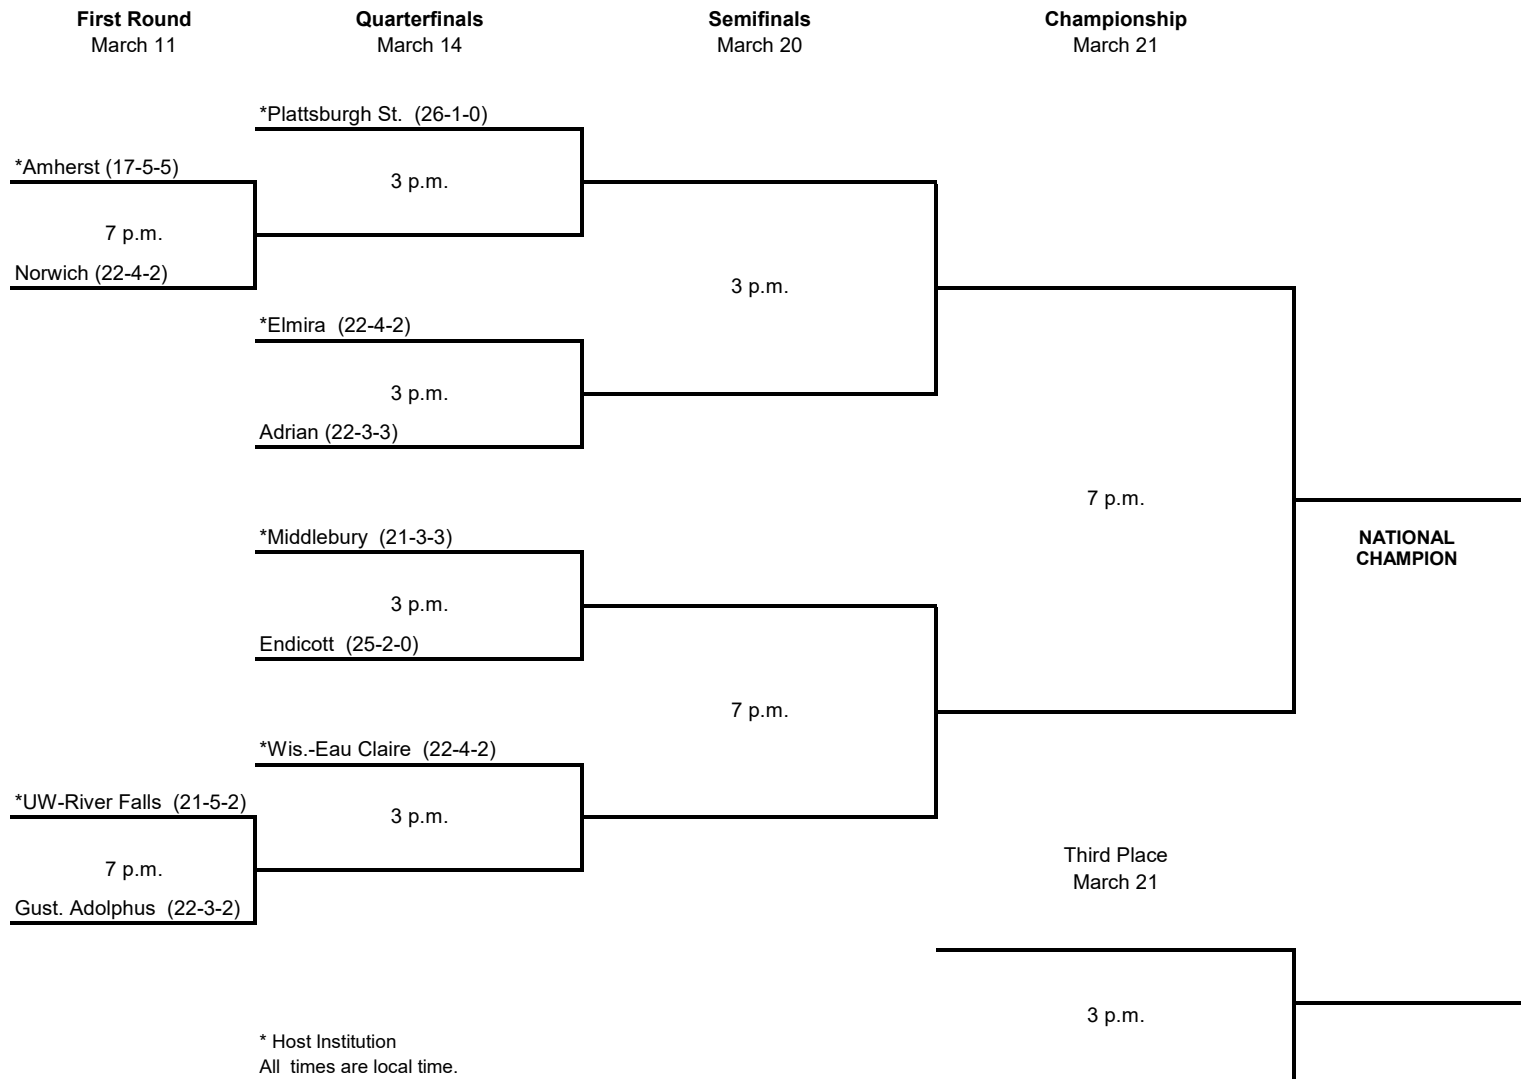

2020 NCAA Division III Women's Ice Hockey Championship

* Host Institution
 All times are local time.
 (Note: the host will play the later semifinal game.)