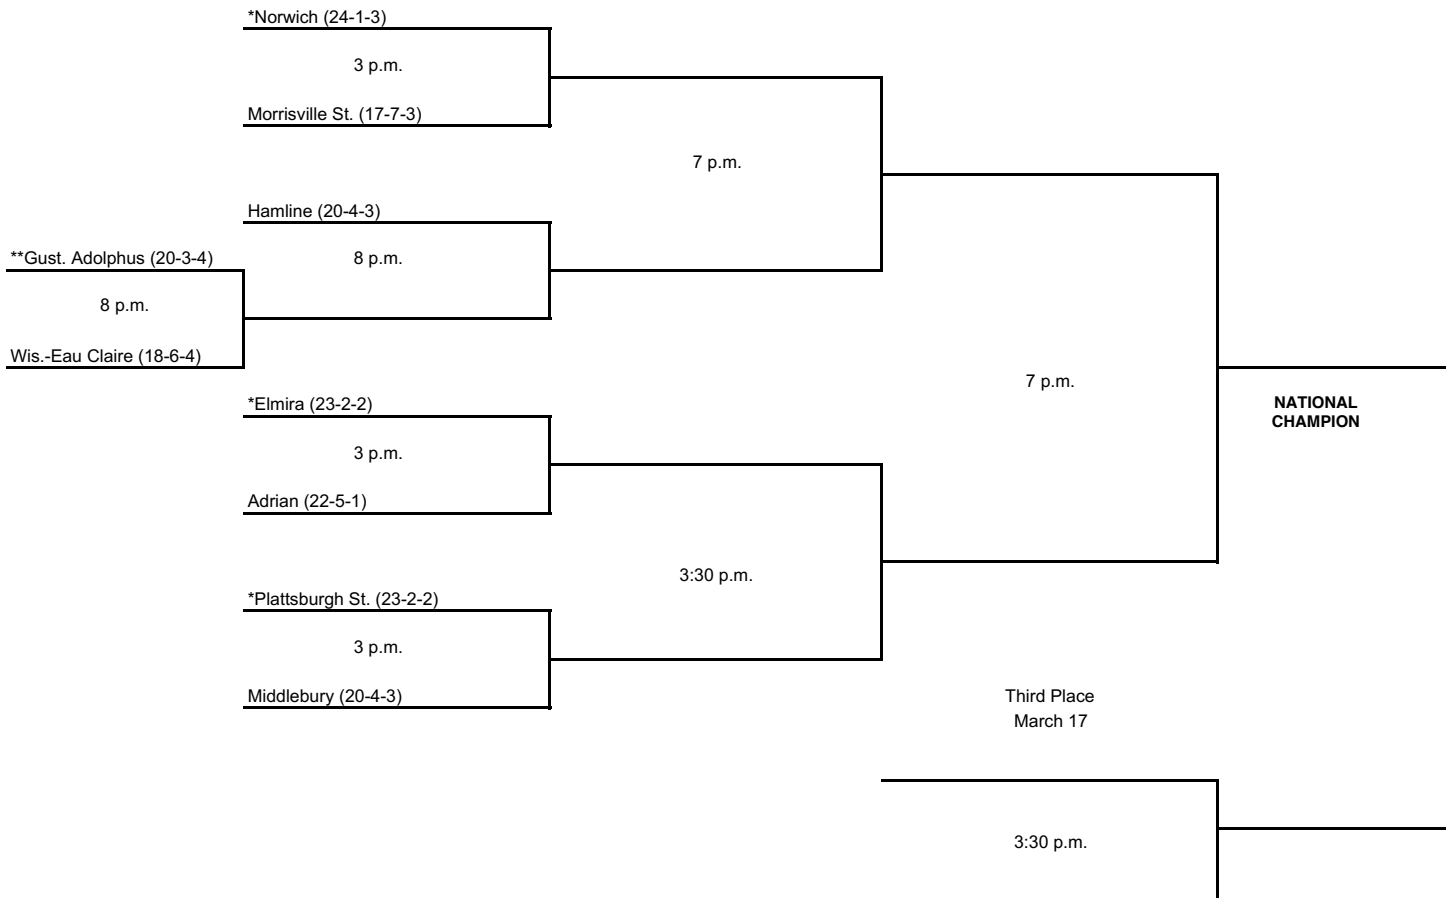

2018 NCAA Division III Women's Ice Hockey Championship

Opening Round  
March 9

First Round  
March 10

Semifinals  
March 16

Championship  
March 17

\*Host Institution  
\*\*Gustavus Adolphus will host the opening-round game and the first-round game.  
All times are Eastern time.  
(Note: The host will play the later semifinal game.)